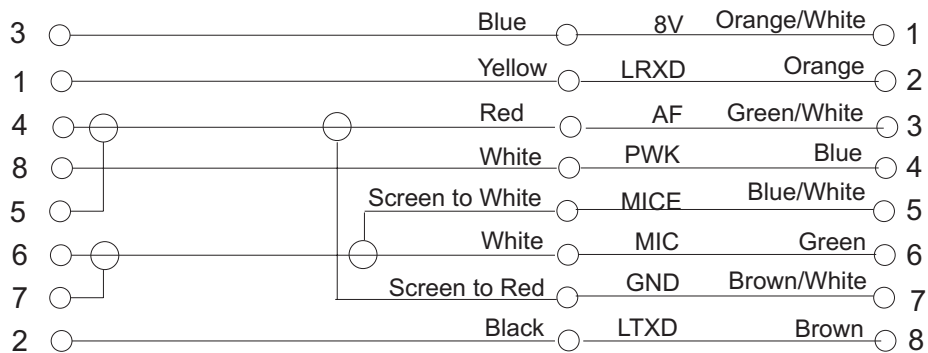

DET NR.		CNT		NAME			DIMENSION	NOTE	
CONSTR.	DRAWN	COPIED	CHECKED	STAND.	OK	SCALE	REPLACE	REPLACED BY	
MS						1:2			
							Splitted Cable for IC706 VoIP Gateway 1258L (CAT-5)		
									DATE
							DRAWING NR		
							1258 Cable 1 1(1)		

Panel

8-pol ICOM-con

8-pol RJ 45 Con

Convert from
ICOM-cable to
8-pol CAT-5 cable

Radio

8-pol RJ 45 Con

8-pol ICOM-con

Convert from
ICOM-cable to
8-pol CAT-5 cable