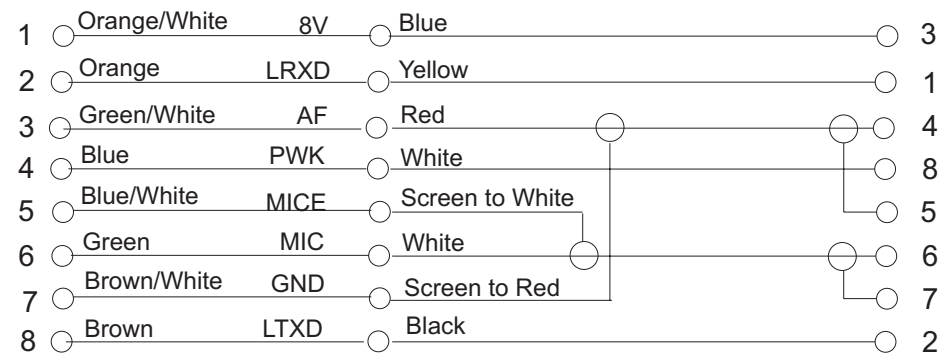

DET NR.		CNT		NAME			DIMENSION	NOTE	
CONSTR.	DRAWN	COPIED	CHECKED	STAND.	OK	SCALE	REPLACE	REPLACED BY	
MS						1:2			
							Splitted Cable for IC706 VoIP Gateway 1258L (CAT-5)		
									DATE
							DRAWING NR		
							1258 Cable 1 1(1)		

Panel

8-pol ICOM-con

8-pol RJ 45 Con

Convert from
ICOM-cable to
8-pol CAT-5 cable

Radio

8-pol RJ 45 Con

8-pol ICOM-con

Convert from
ICOM-cable to
8-pol CAT-5 cable