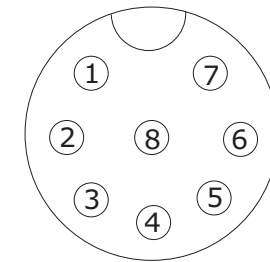

DET NR.		CNT		NAME			DIMENSION	NOTE	
CONSTR.	DRAWN	COPIED	CHECKED	STAND.	OK	SCALE	REPLACE	REPLACED BY	
MS						1:2			
							Generic YAESU cable RRC-1258 -> Radio		
									DATE 100217
							DRAWING NR 1258 Cable Y4 1(1)		

RRC-1258

8-pol RJ 45 Con

- 1 ○ 8V ←
- 2 ○ TXD →
- 3 ○ AF ←
- 4 ○ PTT →
- 5 ○ MICE →
- 6 ○ MIC →
- 7 ○ GND →
- 8 ○ RXD ←

MIC

8-pol Circular

- MIC-UP ○ 1
- 5V ○ 2
- MIC-DN ○ 3
- MIC-FST ○ 4
- GND ○ 5
- PTT ○ 6
- MICE ○ 7
- MIC ○ 8

MIC FT-2000 etc

Front panel view

- AF ○ Tip
- GND ○ Ring

3,5 mm stereo plug

RRC-1258

- 2 ○ ←
- 3 ○ →
- 5 ○

DSUB- 9pol
Female

DSUB- 9pol
Female