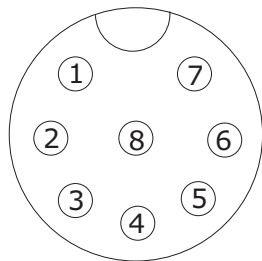

DET NR.		CNT		NAME			DIMENSION	NOTE	
CONSTR.	DRAWN	COPIED	CHECKED	STAND.	OK	SCALE	REPLACE	REPLACED BY	
MS						1:2			
						Generic ICOM cable RRC-1258 to ICOM		DATE 090117	
								DRAWING NR 1258 Cable 4 1(1)	

## Mic HM-36 etc

8-pol circular Mic connector

## RRC-1258

8-pol RJ 45 Con

Front panel view

PC

DSUB- 9pol  
Female

Speaker/Headset  
Connector