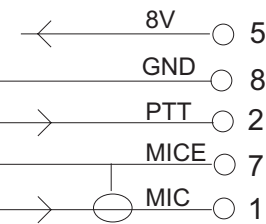

DET NR.		CNT		NAME			DIMENSION	NOTE	
CONSTR.	DRAWN	COPIED	CHECKED	STAND.	OK	SCALE	REPLACE	REPLACED BY	
MS						1:2			
						Generic Kenwood cable RRC-1258 -> Radio		DATE	
								090527	
						DRAWING NR			
						1258 Cable K4 1(1)			

RRC-1258

8-pol RJ 45 Con

Mic Inp

8-pol Circular

Front panel view

3,5 mm stereo plug

RRC-1258

DSUB- 9pol
 Female