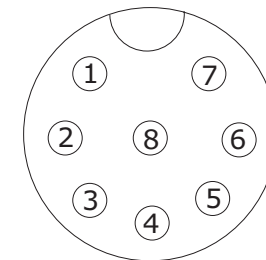

DET NR.		CNT		NAME			DIMENSION	NOTE	
CONSTR.	DRAWN	COPIED	CHECKED	STAND.	OK	SCALE	REPLACE	REPLACED BY	
MS						1:2			
						Generic Kenwood cable RRC-1258 -> Radio		DATE	
								090527	
						DRAWING NR			
						1258 Cable K4 1(1)			

RRC-1258

8-pol RJ 45 Con

Mic Inp

8-pol Circular

Front panel view

3,5 mm stereo plug

RRC-1258

DSUB- 9pol
 Female