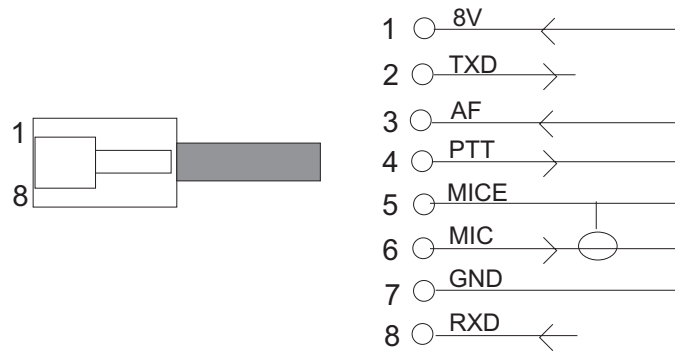

DET NR.		CNT		NAME			DIMENSION	NOTE	
CONSTR.	DRAWN	COPIED	CHECKED	STAND.	OK	SCALE	REPLACE	REPLACED BY	
MS						1:2			
						Generic Kenwood cable RRC-1258 -> Radio		DATE	
								090527	
						DRAWING NR			
						1258 Cable K4 1(1)			

RRC-1258

8-pol RJ 45 Con

Mic Inp

8-pol Circular

Front panel view

3,5 mm stereo plug

RRC-1258

DSUB- 9pol
 Female