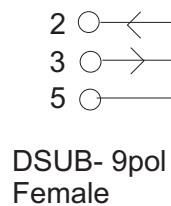

DET NR.		CNT		NAME			DIMENSION	NOTE	
CONSTR.	DRAWN	COPIED	CHECKED	STAND.	OK	SCALE	REPLACE	REPLACED BY	
MS						1:2			
						Generic Kenwood cable RRC-1258 -> Radio		DATE	
								090527	
						DRAWING NR			
						1258 Cable K4 1(1)			

RRC-1258

8-pol RJ 45 Con

Mic Inp

8-pol Circular

Front panel view

3,5 mm stereo plug

RRC-1258

DSUB- 9pol
 Female