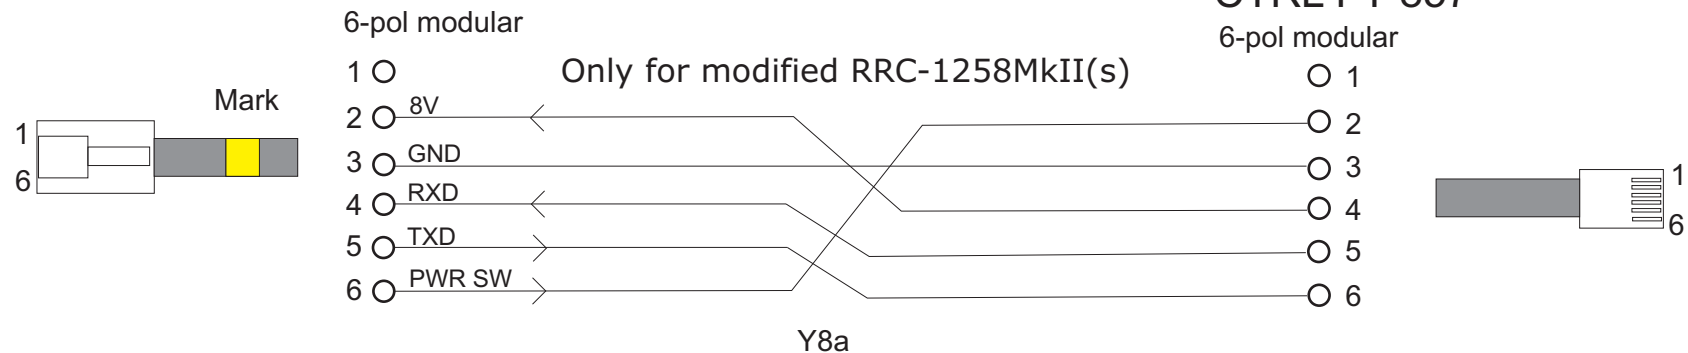

DET NR.		CNT		NAME			DIMENSION	NOTE	
CONSTR.	DRAWN	COPIED	CHECKED	STAND.	OK	SCALE	REPLACE	REPLACED BY	
MS						1:2			
						YAESU FT-857 cable RRC-1258MkII -> Radio		DATE	
								120124	
						DRAWING NR			
						1258 Cable Y8		1(1)	

RRC-1258MkII AUX/MIC

RRC-1258MkII TTL

SPEAKER
3.5 mm stereo plug

SPEAKER
3.5 mm stereo plug

DET NR.		CNT		NAME			DIMENSION	NOTE	
CONSTR.	DRAWN	COPIED	CHECKED	STAND.	OK	SCALE	REPLACE	REPLACED BY	
MS						1:2			
						YAESU FT-857 Cable Contr. panel -> RRC-1258MkII		DATE	
								120124	
						DRAWING NR		1258 Cable Y8 1(1)	

Ctrl Panel FT-857

RRC-1258MkII TTL

Gul markering i RRC ände

Ekoflex 6xAWG26 svart 1m