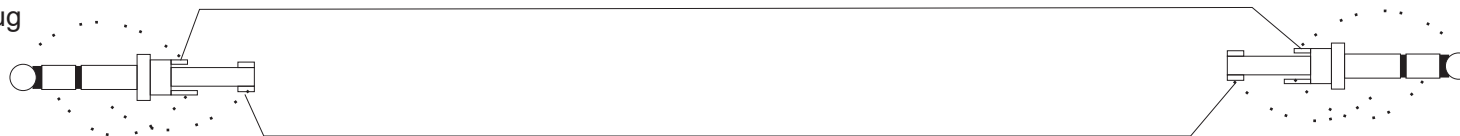

DET NR.		CNT		NAME			DIMENSION	NOTE	
CONSTR.	DRAWN	COPIED	CHECKED	STAND.	OK	SCALE	REPLACE	REPLACED BY	
MS						1:2			
						YAESU FT-857 cable RRC-1258MkII -> Radio		DATE	
								120124	
						DRAWING NR			
						1258 Cable Y8		1(1)	

RRC-1258MkII AUX/MIC

RRC-1258MkII TTL

SPEAKER
3.5 mm stereo plug

SPEAKER
3.5 mm stereo plug

DET NR.		CNT		NAME			DIMENSION	NOTE	
CONSTR.	DRAWN	COPIED	CHECKED	STAND.	OK	SCALE	REPLACE	REPLACED BY	
MS						1:2			
						YAESU FT-857 Cable Contr. panel -> RRC-1258MkII		DATE	
								120124	
						DRAWING NR		1258 Cable Y8 1(1)	