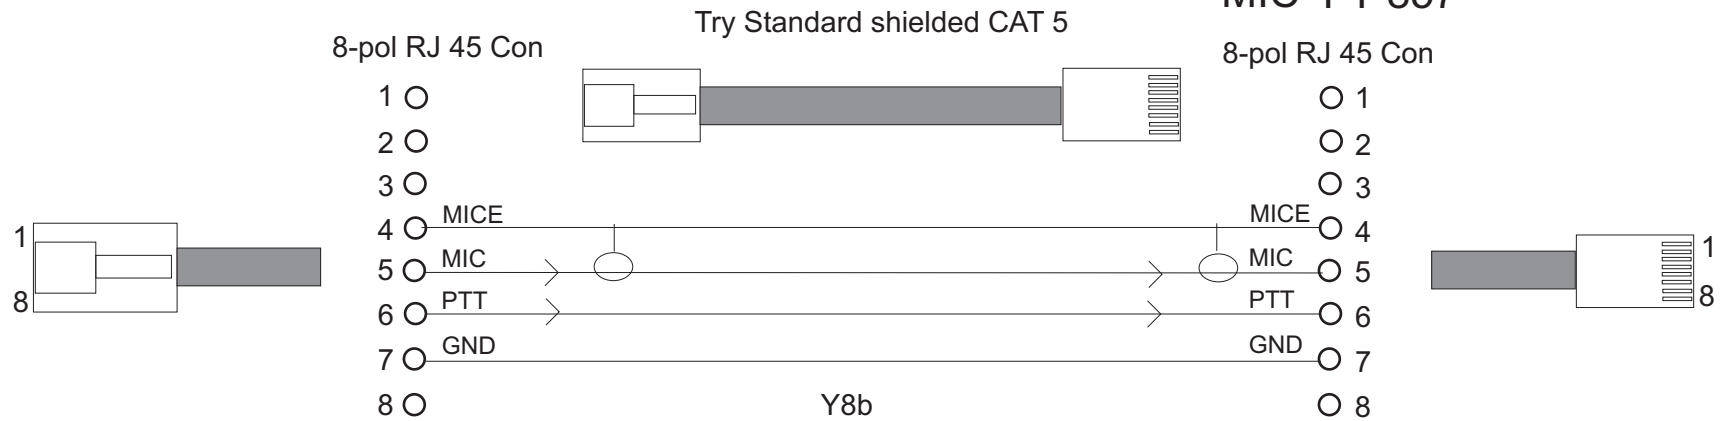

DET NR.		CNT		NAME			DIMENSION	NOTE	
CONSTR.	DRAWN	COPIED	CHECKED	STAND.	OK	SCALE	REPLACE	REPLACED BY	
MS						1:2			
						YAESU FT-857 cable RRC-1258MkII -> Radio		DATE	
								120124	
						DRAWING NR			
						1258 Cable Y8		1(1)	

RRC-1258MkII AUX/MIC

RRC-1258MkII TTL

SPEAKER
3.5 mm stereo plug

SPEAKER
3.5 mm stereo plug

DET NR.		CNT		NAME			DIMENSION	NOTE	
CONSTR.	DRAWN	COPIED	CHECKED	STAND.	OK	SCALE	REPLACE	REPLACED BY	
MS						1:2			
						YAESU FT-857 Cable Contr. panel -> RRC-1258MkII		DATE	
								120124	
						DRAWING NR		1258 Cable Y8 1(1)	

Ctrl Panel FT-857

RRC-1258MkII TTL

Gul markering i RRC ände

Ekoflex 6xAWG26 svart 1m