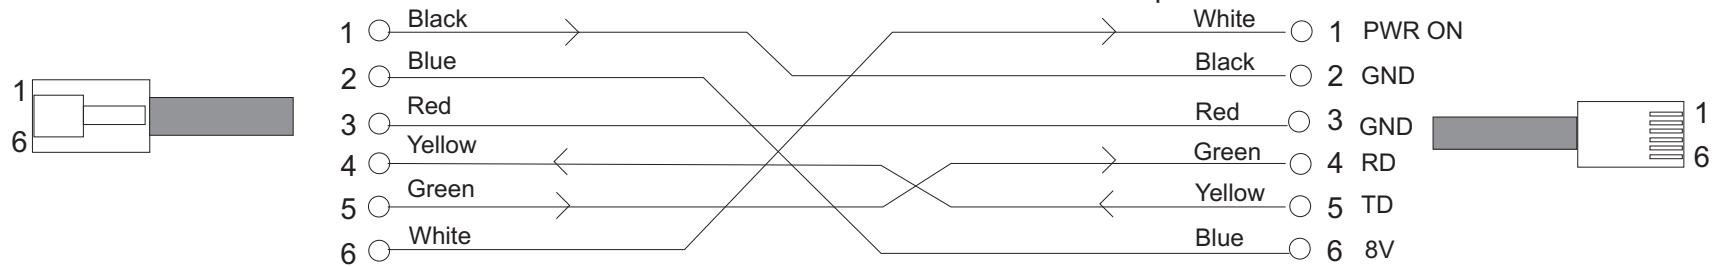

### Mic Inp ID-E880

8-pol RJ 45 Con

### Control Inp ID-E880

6/6 pol Modular Con

SPEAKER  
3.5 mm stereo plug

I19c

SPEAKER  
3.5 mm stereo plug

DET NR.		CNT		NAME			DIMENSION	NOTE	
CONSTR.	DRAWN	COPIED	CHECKED	STAND.	OK	SCALE	REPLACE	REPLACED BY	
MS						1:2	091005		
							ICOM cable RRC-1258MkII to ID-E880 Panel end		
									DATE
							DRAWING NR 1258 Cable I20 1(1)		