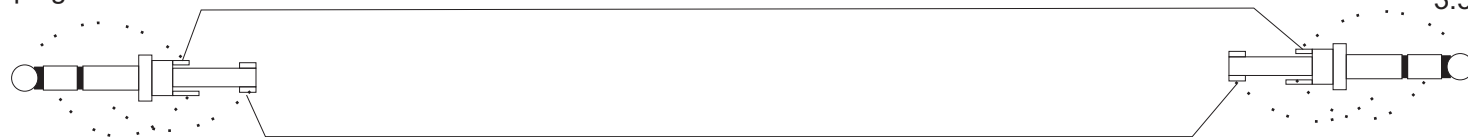

### RRC-1258MkII

6/6 pol Modular Con

### Control Inp ID-E880

6/6 pol Modular Con

SPEAKER  
3.5 mm stereo plug

I19c

SPEAKER  
3.5 mm stereo plug

DET NR.		CNT		NAME			DIMENSION	NOTE	
CONSTR.	DRAWN	COPIED	CHECKED	STAND.	OK	SCALE	REPLACE	REPLACED BY	
MS						1:2	091005		
							ICOM cable RRC-1258MkII to ID-E880 Panel end		
									DATE
							DRAWING NR 1258 Cable I20 1(1)		