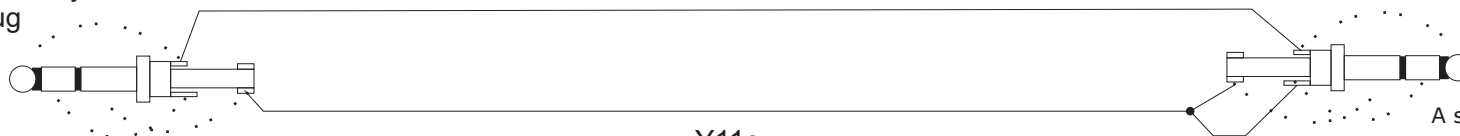

## TTL

6-pol modular

Yaesu ext cord

Y11d

Radio-RRC SPEAKER jack  
3.5 mm stereo plug

Y11c

A standard cable with  
mono plugs can also  
be used.