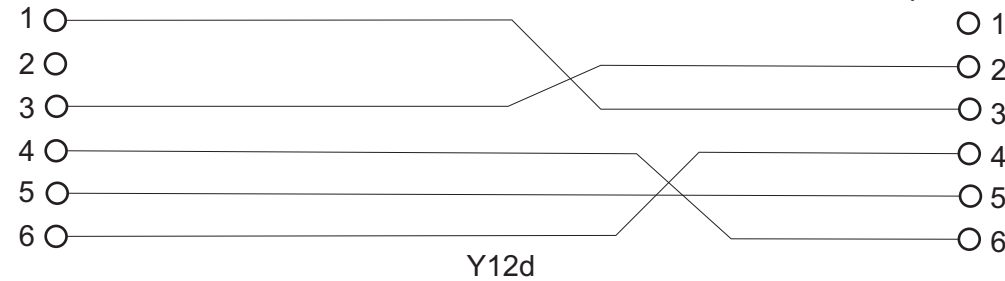

## RRC-1258MkII AUX/MIC

8-pol RJ 45 Con

Yeasu FT-100 Mic  
Connects to the extender

6 pol extender

6-pol modular

- 1
- 2
- 3
- 4
- 5
- 6
- 7
- 8

FT-100 Front

Yeasu ext cord