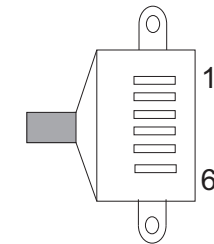

## TTL

6-pol modular

Yaesu ext cord

Y11d

Radio-RRC SPEAKER jack  
3.5 mm stereo plug

Y11c

A standard cable with  
mono plugs can also  
be used.