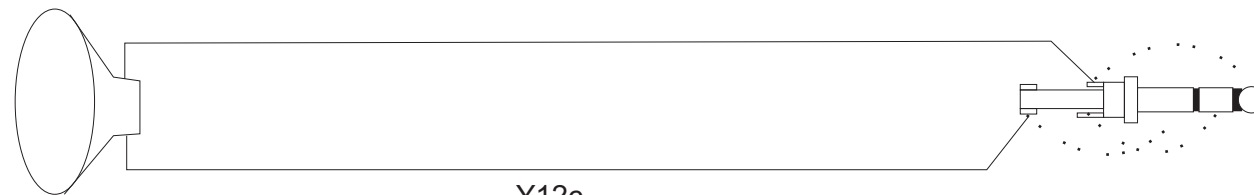

DET NR.		CNT		NAME			DIMENSION	NOTE	
CONSTR.	DRAWN	COPIED	CHECKED	STAND.	OK	SCALE	REPLACE	REPLACED BY	
MS						1:2			
<b>microbit</b>							YAESU FT-100 Cables Front -> RRC-1258MkII RRC versions <=V6		DATE <b>130105</b>
									DRAWING NR 1258 Cable Y12 1(1)

## RRC-1258MkII AUX/MIC

8-pol RJ 45 Con

Yeasu FT-100 Mic  
Connects to the extender

6 pol extender

6-pol modular

- 1
- 2
- 3
- 4
- 5
- 6
- 7
- 8

FT-100 Front

Yeasu ext cord

TTL

6-pol modular

- 1
- 2
- 3
- 4
- 5
- 6

SPEAKER  
3.5 mm stereo plug

Y12c

DET NR.	CNT	NAME				DIMENSION	NOTE	
CONSTR.	DRAWN	COPIED	CHECKED	STAND.	OK	SCALE	REPLACE	REPLACED BY
MS						1:2		
						YAESU FT-100 Cables RRC-1258MkII -> Radio RRC Versions <=V6		DATE
								130105
						DRAWING NR		
						1258 Cable Y11 1(1)		