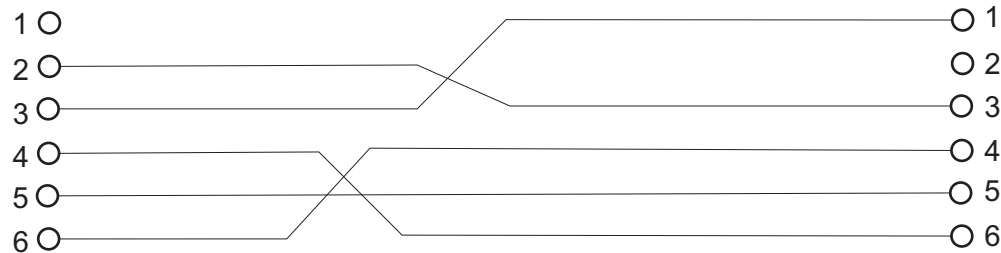

## TTL

6-pol modular

Yaesu ext cord

Y11d

Radio-RRC SPEAKER jack  
3.5 mm stereo plug

Y11c

A standard cable with  
mono plugs can also  
be used.