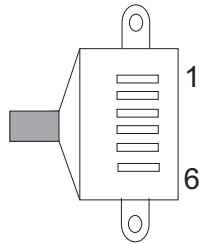

DET NR.		CNT		NAME			DIMENSION	NOTE	
CONSTR.	DRAWN	COPIED	CHECKED	STAND.	OK	SCALE	REPLACE	REPLACED BY	
MS						1:2			
<b>microbit</b>							YAESU FT-100 Cables Front -> RRC-1258MkII RRC versions <=V6		DATE <b>130105</b>
									DRAWING NR 1258 Cable Y12 1(1)

## RRC-1258MkII AUX/MIC

8-pol RJ 45 Con

Yeasu FT-100 Mic  
Connects to the extender

6 pol extender

6-pol modular

- 1
- 2
- 3
- 4
- 5
- 6
- 7
- 8

FT-100 Front

Yeasu ext cord

TTL

6-pol modular

- 1
- 2
- 3
- 4
- 5
- 6

SPEAKER  
3.5 mm stereo plug

Y12c

DET NR.	CNT	NAME				DIMENSION	NOTE	
CONSTR.	DRAWN	COPIED	CHECKED	STAND.	OK	SCALE	REPLACE	REPLACED BY
MS						1:2		
						YAESU FT-100 Cables RRC-1258MkII -> Radio RRC Versions <=V6		DATE
								130105
						DRAWING NR		
						1258 Cable Y11 1(1)		