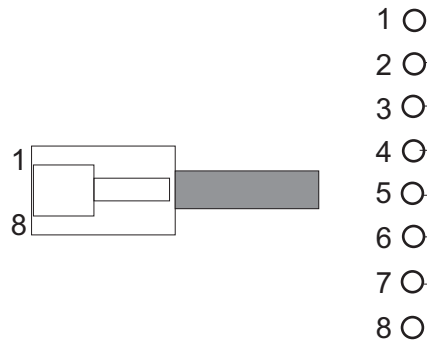

DET NR.	CNT	NAME				DIMENSION	NOTE	
CONSTR.	DRAWN	COPIED	CHECKED	STAND.	OK	SCALE	REPLACE	REPLACED BY
MS						1:2		
						YAESU FT-100 Cables RRC-1258MkII -> Radio RRC Versions <=V6		DATE
								130105
						DRAWING NR		
						1258 Cable Y11 1(1)		

RRC-1258MkII AUX/MIC

8-pol RJ 45 Con