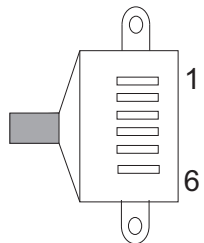

DET NR.		CNT		NAME			DIMENSION	NOTE	
CONSTR.	DRAWN	COPIED	CHECKED	STAND.	OK	SCALE	REPLACE	REPLACED BY	
MS						1:2			
							YAESU FT-100 Cables Front -> RRC-1258MkII RRC Version >=V7		
									DATE
							DRAWING NR		
							1258 Cable Y12 1(1)		

RRC-1258MkII AUX/MIC

8-pol RJ 45 Con

Yeasu FT-100 Mic
Connects to the extender

6 pol extender

6-pol modular

Y12a

FT-100 Front

Yaesu ext cord

Y12b

TTL

6-pol modular

Y12c

SPEAKER
3.5 mm stereo plug

DET NR.		CNT		NAME			DIMENSION	NOTE	
CONSTR.	DRAWN	COPIED	CHECKED	STAND.	OK	SCALE	REPLACE	REPLACED BY	
MS						1:2			
							YAESU FT-100 Cables RRC-1258MkII -> Radio RRC Versions >=V7		
									DATE
							DRAWING NR		
							1258 Cable Y11 1(1)		