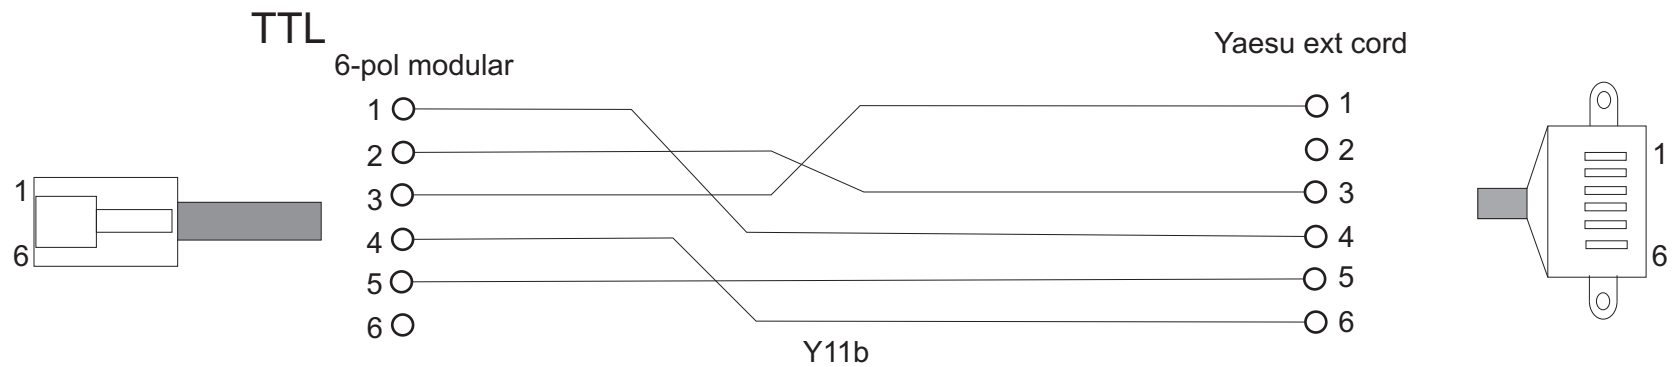

Y12b

TTL

6-pol modular

Y12c

SPEAKER
3.5 mm stereo plug

DET NR.		CNT		NAME			DIMENSION	NOTE	
CONSTR.	DRAWN	COPIED	CHECKED	STAND.	OK	SCALE	REPLACE	REPLACED BY	
MS						1:2			
							YAESU FT-100 Cables RRC-1258MkII -> Radio RRC Versions >=V7		
									DATE
							DRAWING NR		
							1258 Cable Y11 1(1)		

RRC-1258MkII AUX/MIC

Radio-RRC SPEAKER jack
3.5 mm stereo plug

A standard cable with
mono plugs can also
be used.