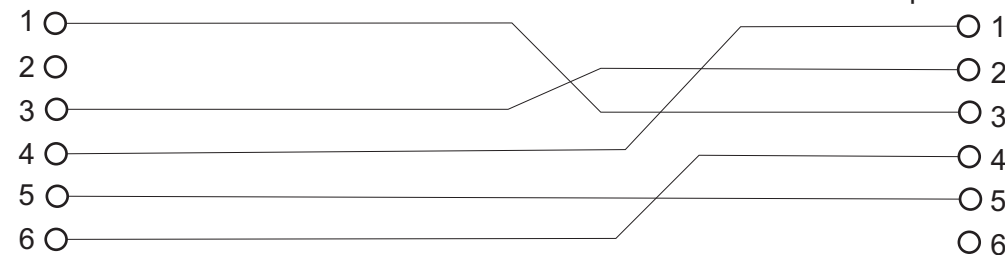

RRC-1258MkII AUX/MIC

8-pol RJ 45 Con

Yeasu FT-100 Mic
Connects to the extender

6 pol extender

6-pol modular

Y12a

FT-100 Front

Yaesu ext cord