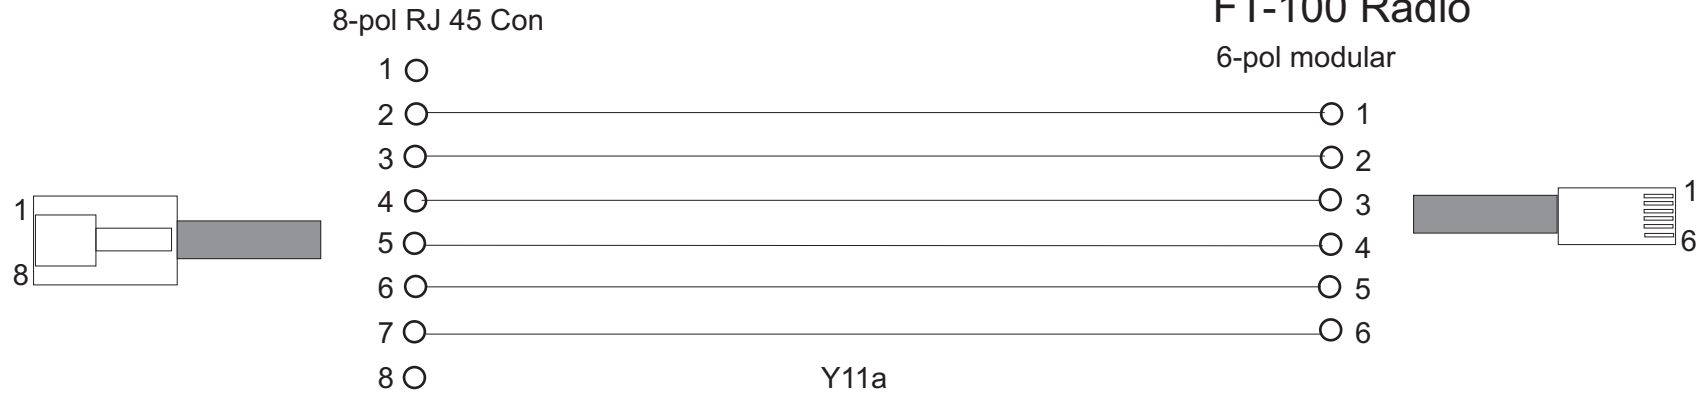

DET NR.		CNT		NAME			DIMENSION	NOTE		
CONSTR.	DRAWN	COPIED	CHECKED	STAND.	OK	SCALE	REPLACE	REPLACED BY		
MS						1:2				
							YAESU FT-100 Cables RRC-1258MkII -> Radio RRC Versions >=V7			
									DATE	120816
							DRAWING NR			
							1258 Cable Y11 1(1)			

RRC-1258MkII AUX/MIC