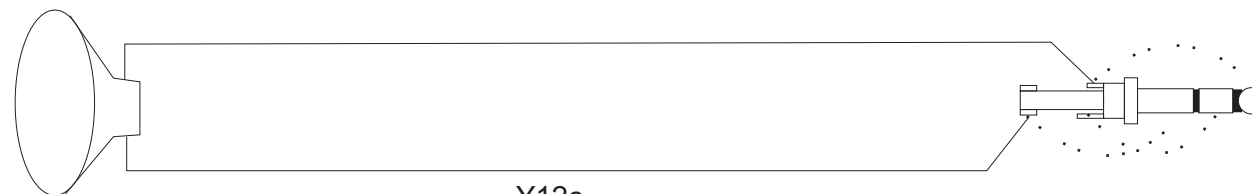

DET NR.		CNT		NAME			DIMENSION	NOTE	
CONSTR.	DRAWN	COPIED	CHECKED	STAND.	OK	SCALE	REPLACE	REPLACED BY	
MS						1:2			
							YAESU FT-100 Cables Front -> RRC-1258MkII RRC Version >=V7		
									DATE
							DRAWING NR		
							1258 Cable Y12 1(1)		

RRC-1258MkII AUX/MIC

8-pol RJ 45 Con

Yeasu FT-100 Mic
Connects to the extender

6 pol extender

6-pol modular

Y12a

FT-100 Front

Yaesu ext cord

Y12b

TTL

6-pol modular

Y12c

SPEAKER
3.5 mm stereo plug

DET NR.		CNT		NAME			DIMENSION	NOTE	
CONSTR.	DRAWN	COPIED	CHECKED	STAND.	OK	SCALE	REPLACE	REPLACED BY	
MS						1:2			
							YAESU FT-100 Cables RRC-1258MkII -> Radio RRC Versions >=V7		
									DATE
							DRAWING NR		
							1258 Cable Y11 1(1)		