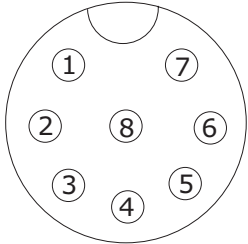

DET NR.		CNT		NAME			DIMENSION		NOTE	
CONSTR.	DRAWN	COPIED	CHECKED	STAND.	OK	SCALE	REPLACE	REPLACED BY	DATE	
MS						1:2			090117	
							Generic ICOM cable RRC-1258 to ICOM		DRAWING NR	
									1258 Cable 2 1(1)	

# RRC-1258

8-pol RJ 45 Con

- 1 ○ 8V ←
- 2 ○ TXD →
- 3 ○ AF ←
- 4 ○ PTT →
- 5 ○ MICE
- 6 ○ MIC → ○
- 7 ○ GND
- 8 ○ RXD ←

# Radio

8-pol circular Mic connector

- 2
- 3
- 8
- 5
- 7
- 1
- 6
- 4

- RingTip
- Tip

Front panel view

CI-V control  
3,5 mm stereo plug