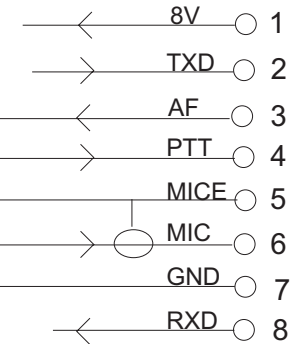

DET NR.		CNT		NAME			DIMENSION	NOTE	
CONSTR.	DRAWN	COPIED	CHECKED	STAND.	OK	SCALE	REPLACE	REPLACED BY	
MS						1:2			
						Generic ICOM cable RRC-1258 to ICOM		DATE 090527	
								DRAWING NR 1258 Cable I1 1(1)	

Mic HM-36 etc

8-pol circular Mic connector

RRC-1258

8-pol RJ 45 Con

Front panel view

Speaker/Headset Connector

RRC-1258

PC

DSUB- 9pol
Female

DSUB- 9pol
Male