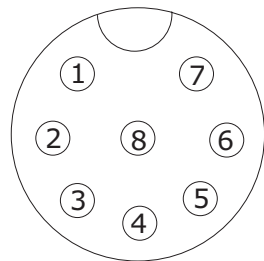

DET NR.		CNT		NAME			DIMENSION	NOTE	
CONSTR.	DRAWN	COPIED	CHECKED	STAND.	OK	SCALE	REPLACE	REPLACED BY	
MS						1:2			
						Generic ICOM cable RRC-1258 to ICOM		DATE 090527	
								DRAWING NR 1258 Cable I1 1(1)	

Mic HM-36 etc

8-pol circular Mic connector

RRC-1258

8-pol RJ 45 Con

Front panel view

Speaker/Headset Connector

RRC-1258

PC

DSUB- 9pol
Female

DSUB- 9pol
Male