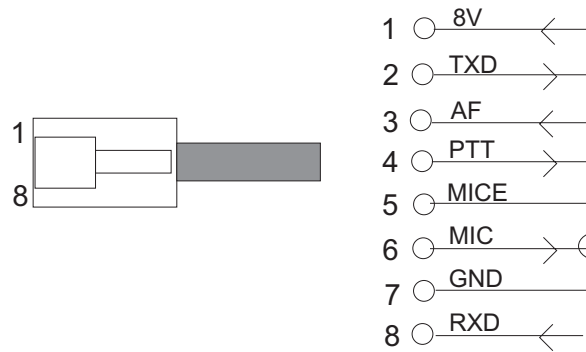

DET NR.		CNT		NAME			DIMENSION	NOTE	
CONSTR.	DRAWN	COPIED	CHECKED	STAND.	OK	SCALE	REPLACE	REPLACED BY	
MS						1:2			
						Generic Kenwood cable RRC-1258 -> Radio		DATE 090527	
								DRAWING NR 1258 Cable K3 1(1)	

RRC-1258

8-pol RJ 45 Con

8-pol RJ 45 Con

Mic Inp TS-480

Attention!
Kenwood
numbering is
inverted

3,5 mm stereo plug

RRC-1258

DSUB- 9pol
Female