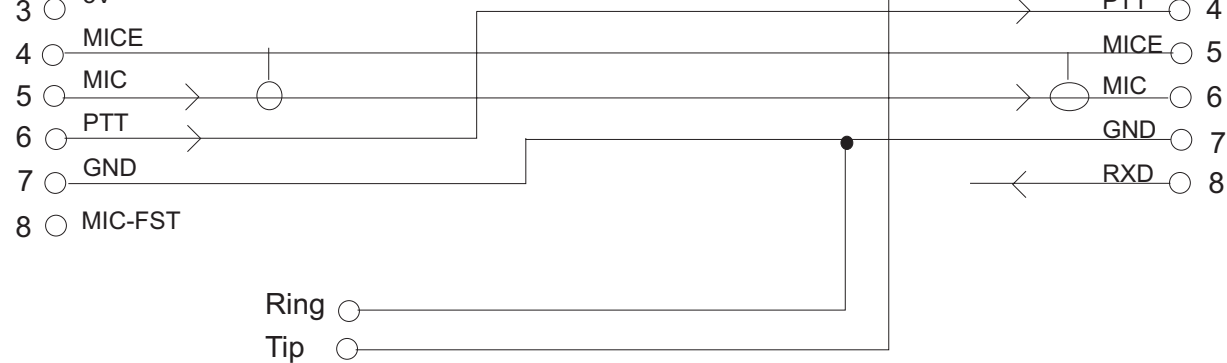

| DET NR. | | CNT | | NAME | | | DIMENSION | NOTE | |
|---|-------|--------|---------|--------|----|-------|---|-------------|--------|
| CONSTR. | DRAWN | COPIED | CHECKED | STAND. | OK | SCALE | REPLACE | REPLACED BY | |
| MS | | | | | | 1:2 | | | |
|  | | | | | | | Generic YAESU cable Control ->RRC-1258 | | DATE |
| | | | | | | | | | 090310 |
| | | | | | | | DRAWING NR | | |
| | | | | | | | 1258 Cable Y1 1(1) | | |

FT-817,857,897 etc.

MIC

8-pol RJ 45 Con

- 1 ○ MIC-DN
- 2 ○ MIC-UP
- 3 ○ 5V
- 4 ○ MICE
- 5 ○ MIC
- 6 ○ PTT
- 7 ○ GND
- 8 ○ MIC-FST

RRC-1258

8-pol RJ 45 Con

- ← 8V ○ 1
- TXD ○ 2
- ← AF ○ 3
- PTT ○ 4
- MICE ○ 5
- MIC ○ 6
- GND ○ 7
- ← RXD ○ 8

Speaker/Headset
Connector