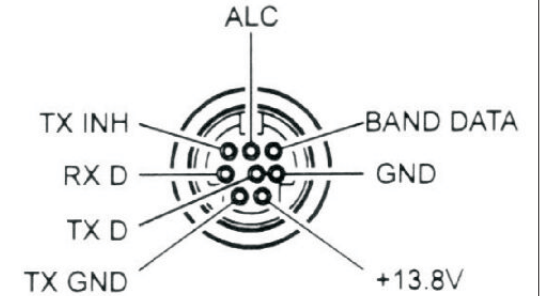

DET NR.		CNT		NAME			DIMENSION	NOTE	
CONSTR.	DRAWN	COPIED	CHECKED	STAND.	OK	SCALE	REPLACE	REPLACED BY	
MS						1:2			
							Generic YAESU cable RRC-1258 -> Radio		DATE
									090310
							DRAWING NR		
							1258 Cable Y2 1(1)		

RRC-1258

8-pol RJ 45 Con

MIC FT-817,857,897

8-pol RJ 45 Con

CAT PORT FT-817,857,897