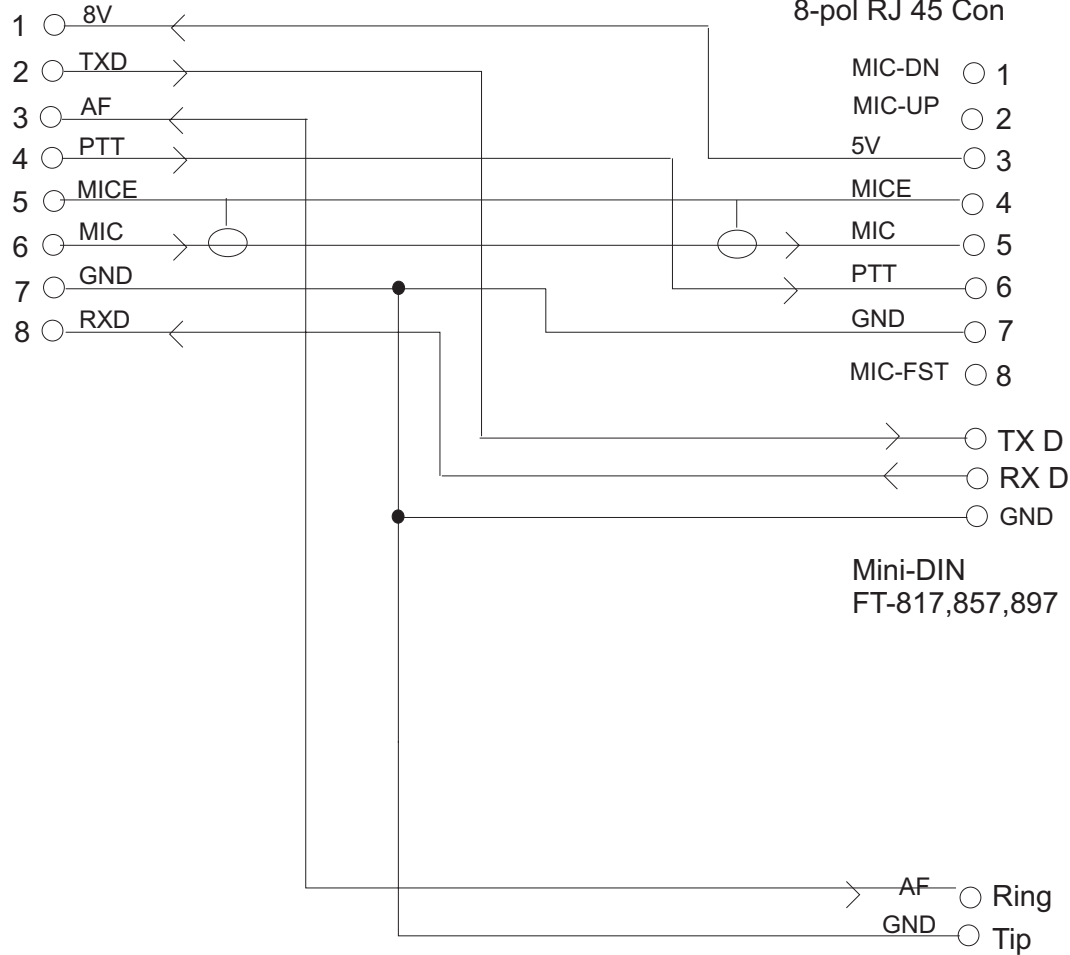

DET NR.		CNT		NAME			DIMENSION	NOTE	
CONSTR.	DRAWN	COPIED	CHECKED	STAND.	OK	SCALE	REPLACE	REPLACED BY	
MS						1:2			
							Generic YAESU cable RRC-1258 -> Radio		DATE
									090310
							DRAWING NR		
							1258 Cable Y2 1(1)		

# RRC-1258

8-pol RJ 45 Con

# MIC FT-817,857,897

8-pol RJ 45 Con

# CAT PORT FT-817,857,897