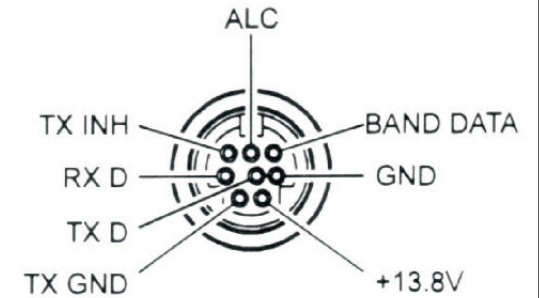

DET NR.		CNT		NAME			DIMENSION	NOTE	
CONSTR.	DRAWN	COPIED	CHECKED	STAND.	OK	SCALE	REPLACE	REPLACED BY	
MS						1:2			
							Generic YAESU cable RRC-1258 -> Radio		DATE
									090527
							DRAWING NR		
							1258 Cable Y2 1(1)		

RRC-1258

8-pol RJ 45 Con

MIC FT-817,857,897

8-pol RJ 45 Con

CAT PORT FT-817,857,897