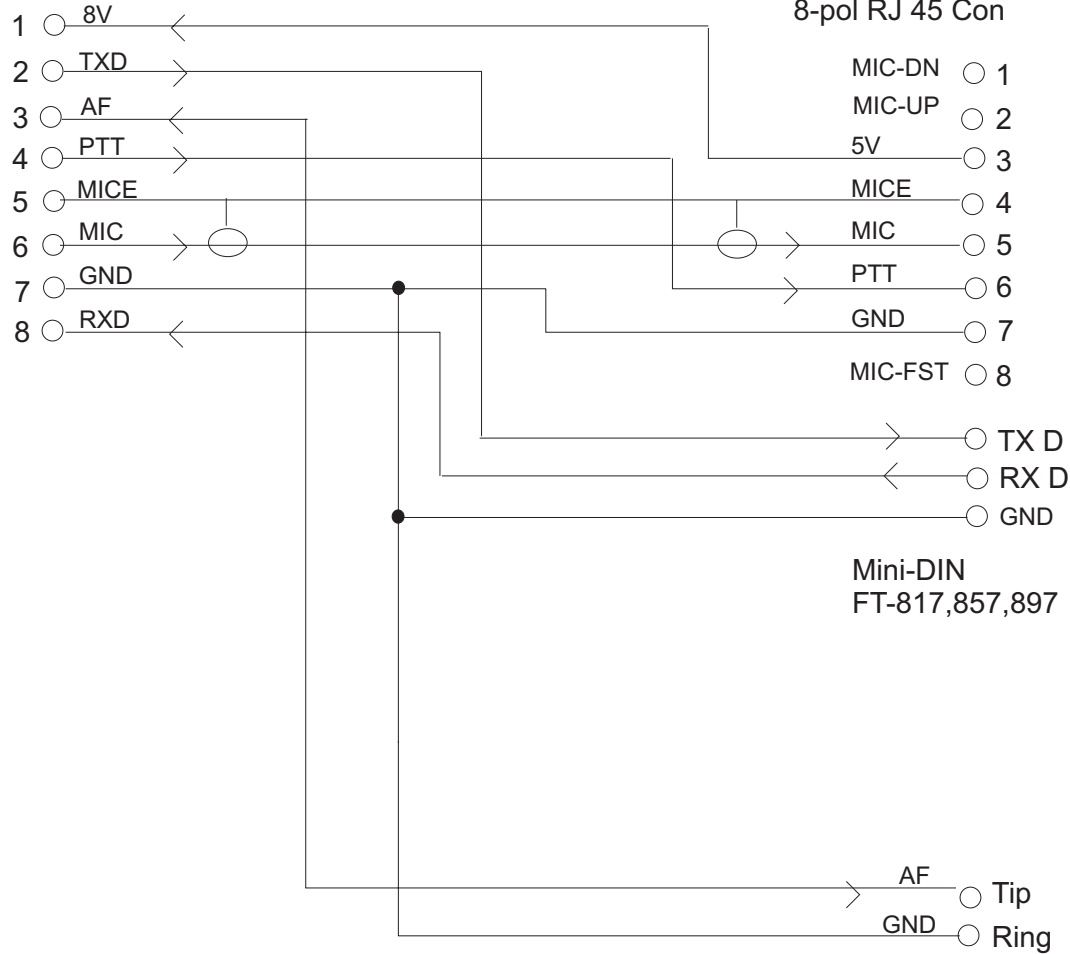

DET NR.		CNT		NAME			DIMENSION	NOTE	
CONSTR.	DRAWN	COPIED	CHECKED	STAND.	OK	SCALE	REPLACE	REPLACED BY	
MS						1:2			
							Generic YAESU cable RRC-1258 -> Radio		DATE
									090527
							DRAWING NR		
							1258 Cable Y2 1(1)		

RRC-1258

8-pol RJ 45 Con

MIC FT-817,857,897

8-pol RJ 45 Con

CAT PORT FT-817,857,897