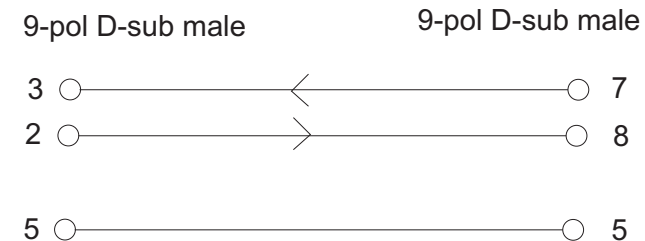

PC

RRC-1258
COM 1
(Control end)

Ex 2a

Standard 9 pol fully connected
straight extension cable can be used

RRC-1258
COM 1
(Radio end)

Power Amp
Expert 2K-FA
(port connector)

Ex 2b

DET NR.		CNT		NAME			DIMENSION	NOTE	
CONSTR.	DRAWN	COPIED	CHECKED	STAND.	OK	SCALE	REPLACE	REPLACED BY	
MS						1:2			
				Cables Expert 2K-FA WS-1216H			DATE		
							150115		
							DRAWING NR 1258 Cable Ex3 1(1)		