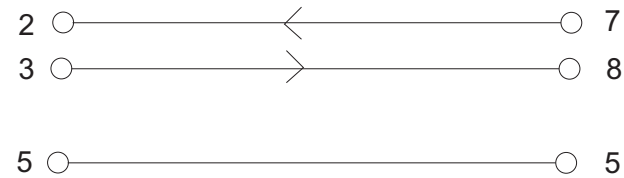

Power Amp
Expert 2K-FA
(port connector)

9-pol D-sub female

9-pol D-sub male