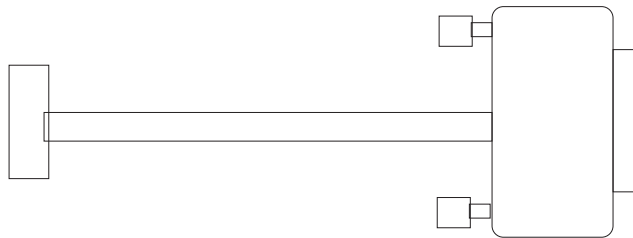

DET NR.	CNT	NAME			DIMENSION	NOTE		
CONSTR.	DRAWN	COPIED	CHECKED	STAND.	OK	SCALE	REPLACE	REPLACED BY
MS						1:2		
		Cables Expert 2K-FA RRC-1258 / RRC-1258MkII				DATE		150115
						DRAWING NR		1258 Cable Ex2 1(1)

PC

RRC-1258
COM 1
(Control end)

Ex 2a

Standard 9 pol fully connected
straight extension cable can be used

RRC-1258
COM 1
(Radio end)

Power Amp
Expert 2K-FA
(port connector)

Ex 2b

DET NR.		CNT		NAME			DIMENSION	NOTE	
CONSTR.	DRAWN	COPIED	CHECKED	STAND.	OK	SCALE	REPLACE	REPLACED BY	
MS						1:2			
				Cables Expert 2K-FA WS-1216H			DATE		
							150115		
							DRAWING NR 1258 Cable Ex3 1(1)		

WS-1216 with
Interface 1216S

Power Amp
Expert 2K-FA
(port connector)

9-pol D-sub female

9-pol D-sub male

Ex 3a