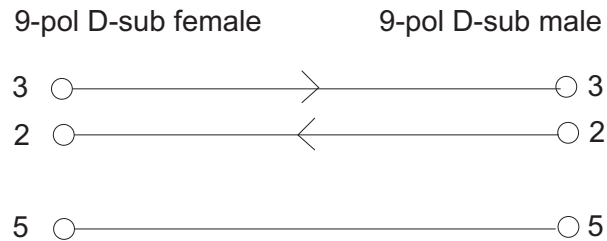

DET NR.	CNT	NAME			DIMENSION	NOTE		
CONSTR.	DRAWN	COPIED	CHECKED	STAND.	OK	SCALE	REPLACE	REPLACED BY
MS						1:2		
		Cables Expert 2K-FA RRC-1258 / RRC-1258MkII				DATE		150115
						DRAWING NR		1258 Cable Ex2 1(1)

PC

RRC-1258
COM 1
(Control end)

Ex 2a

Standard 9 pol fully connected
straight extension cable can be used

RRC-1258
COM 1
(Radio end)

Power Amp
Expert 2K-FA
(port connector)

Ex 2b

DET NR.		CNT		NAME			DIMENSION	NOTE	
CONSTR.	DRAWN	COPIED	CHECKED	STAND.	OK	SCALE	REPLACE	REPLACED BY	
MS						1:2			
				Cables Expert 2K-FA WS-1216H			DATE		
							150115		
							DRAWING NR 1258 Cable Ex3 1(1)		